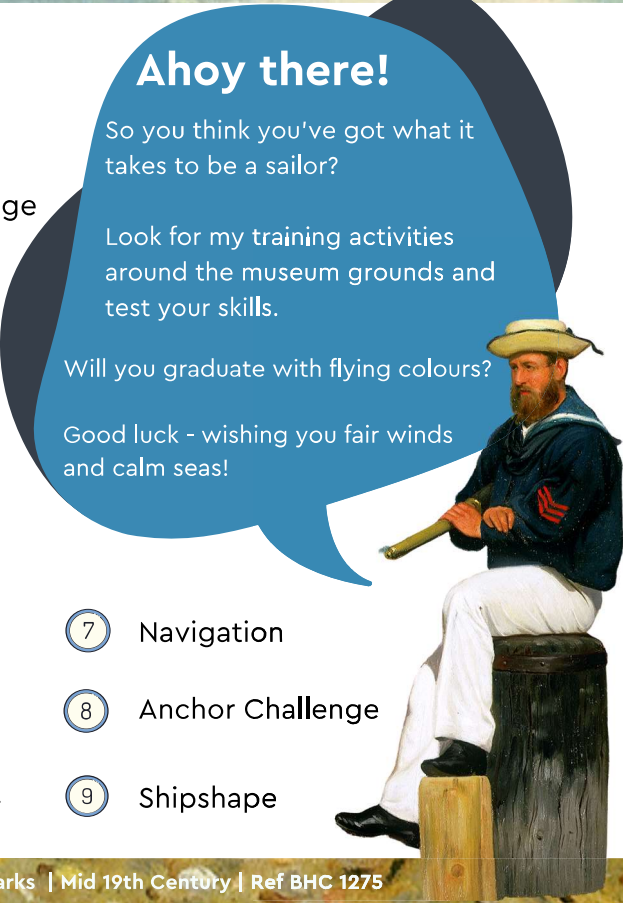

Sailor School

Sailor

School

Most activities have three levels:

Deck Cadet Easy | Suitable for everyone

Second Mate Intermediate | A bit more of a challenge

Chief Mate Advanced | For aspiring Captains

Choose the level that suits your needs, or try all three for a longer experience. There are nine activities to find.

#RMGSailorSchool

- | | | |
|------------------------|------------------------|--------------------|
| ① Ring The Watch | ④ Sailor's Walk | ⑦ Navigation |
| ② Observation Point 1. | ⑤ Communication | ⑧ Anchor Challenge |
| ③ Take The Air | ⑥ Observation Point 2. | ⑨ Shipshape |

Detail from 'Sailor on Lookout' by Henry Stacy Marks | Mid 19th Century | Ref BHC 1275

Welcome Back to the National Maritime Museum

We hope you enjoy your time here today. It's great to be open again!

Social Distancing is in effect in our grounds and while following our trails.