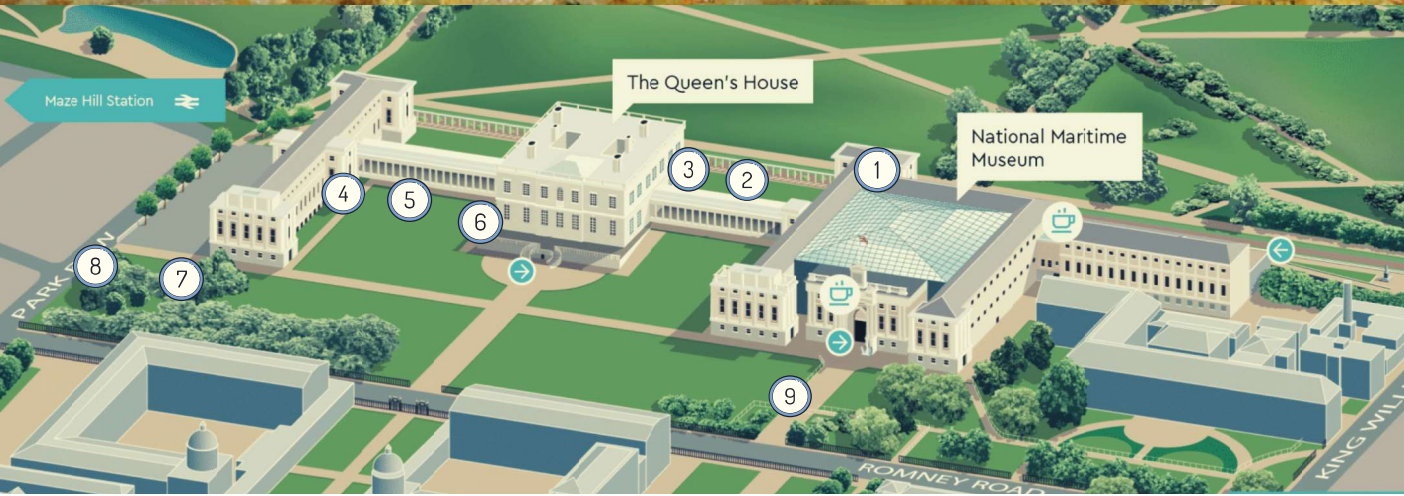

Sailor School

Sailor

School

Most activities have three levels:

Deck Cadet Easy | Suitable for everyone

Second Mate Intermediate | A bit more of a challenge

Chief Mate Advanced | For aspiring Captains

Choose the level that suits your needs, or try all three for a longer experience. There are nine activities to find.

#RMGSailorSchool

- | | | |
|------------------------|------------------------|--------------------|
| ① Ring The Watch | ④ Sailor's Walk | ⑦ Navigation |
| ② Observation Point 1. | ⑤ Communication | ⑧ Anchor Challenge |
| ③ Take The Air | ⑥ Observation Point 2. | ⑨ Shipshape |

Detail from 'Sailor on Lookout' by Henry Stacy Marks | Mid 19th Century | Ref BHC 1275

Welcome Back to the National Maritime Museum

We hope you enjoy your time here today. It's great to be open again!

Social Distancing is in effect in our grounds and while following our trails.