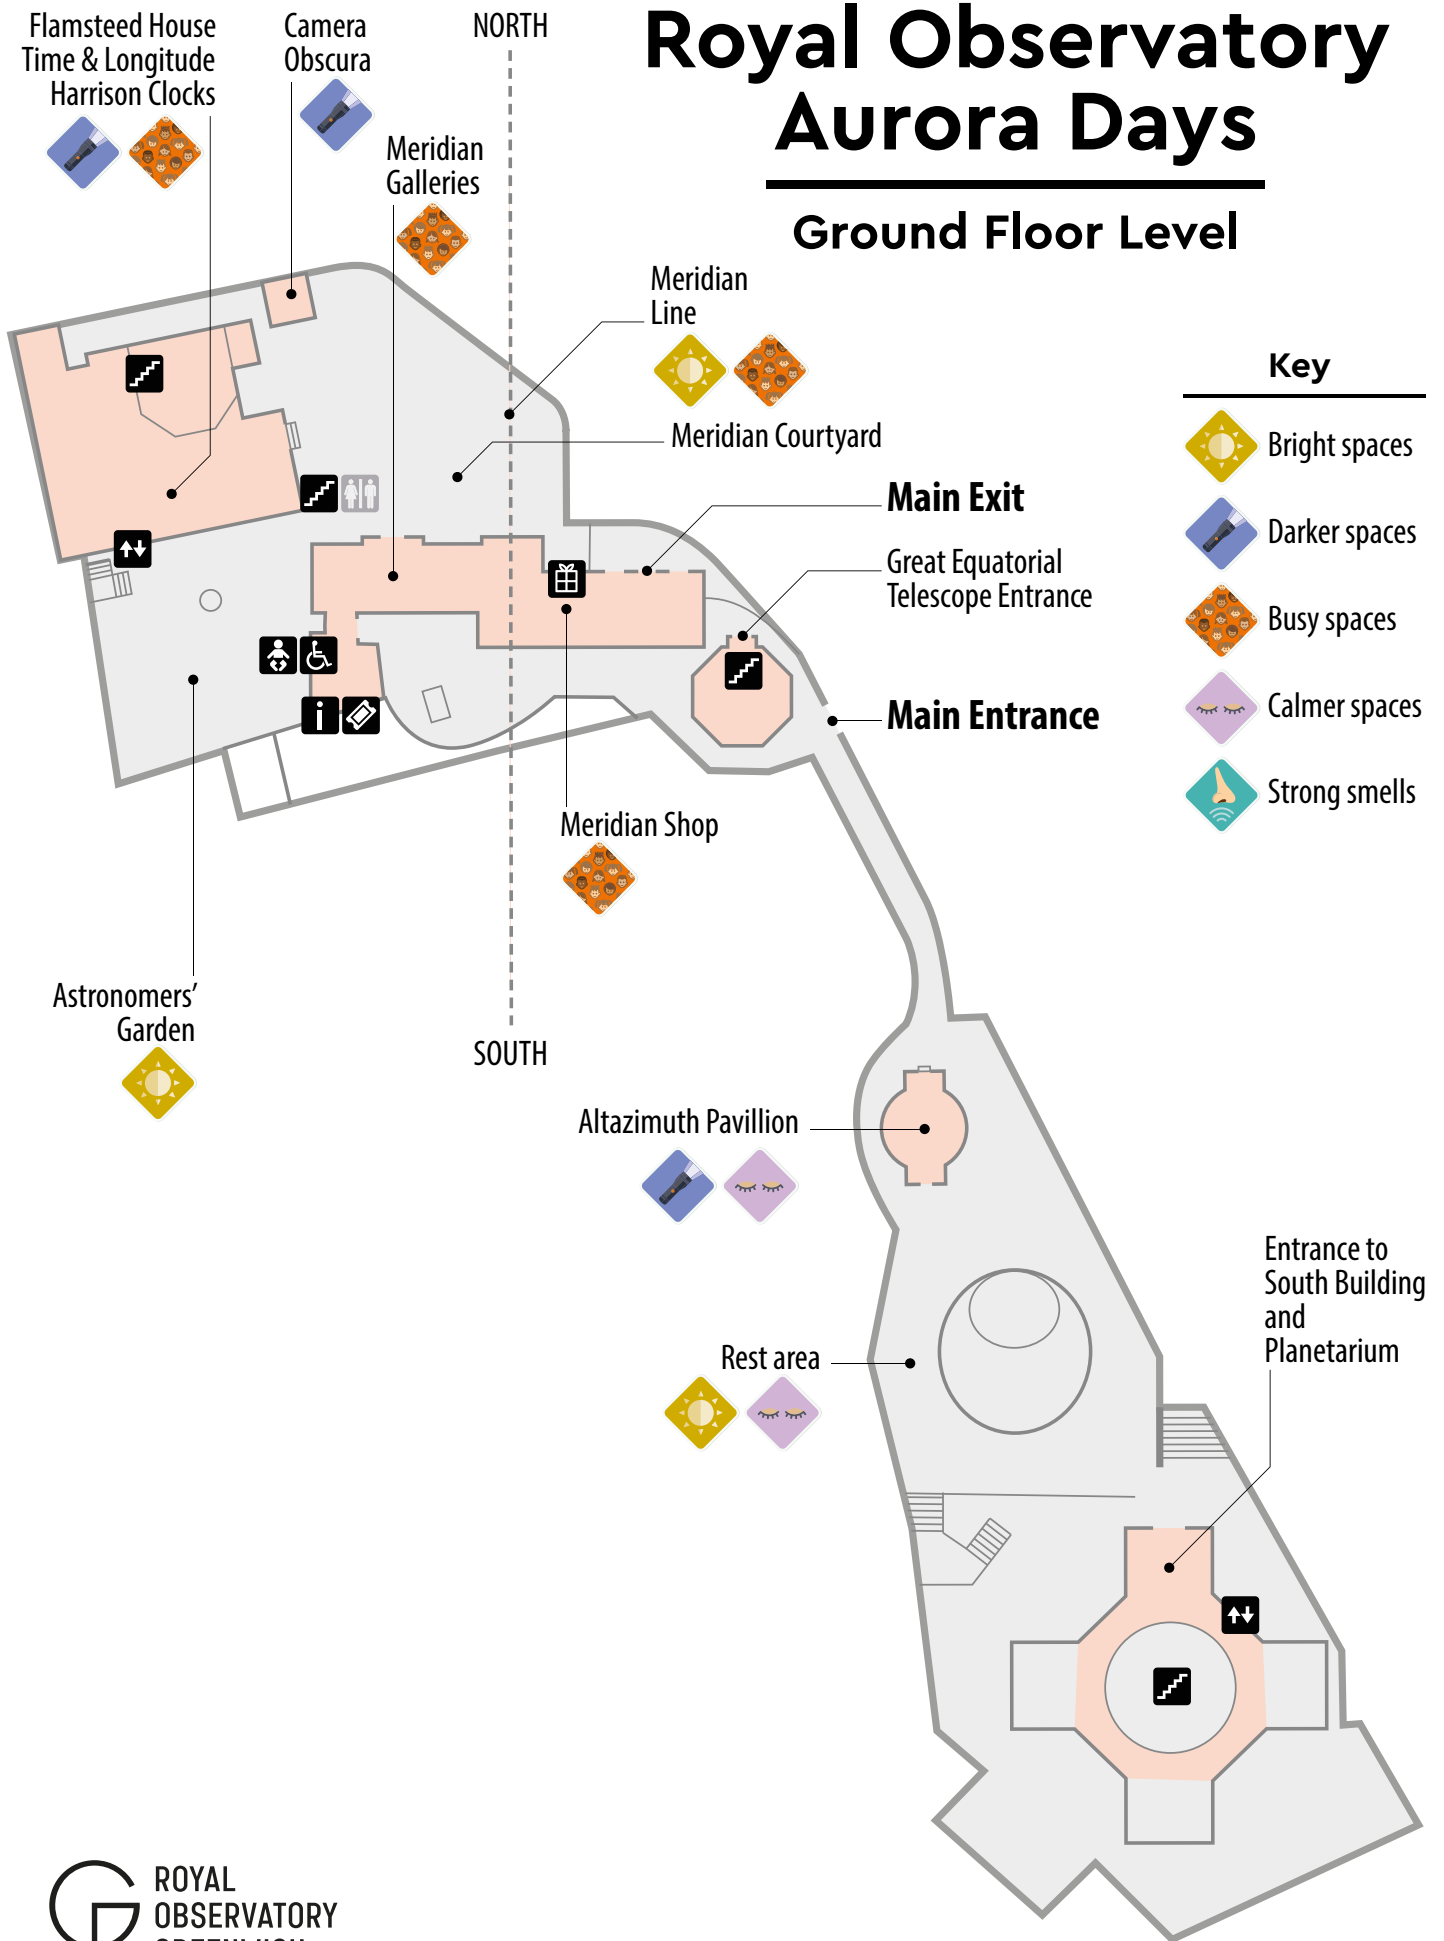

Royal Observatory Aurora Days

Top Floor Level

Royal Observatory Aurora Days

First Floor Level

Royal Observatory Aurora Days

Ground Floor Level

Royal Observatory Aurora Days

Basement Floor Level