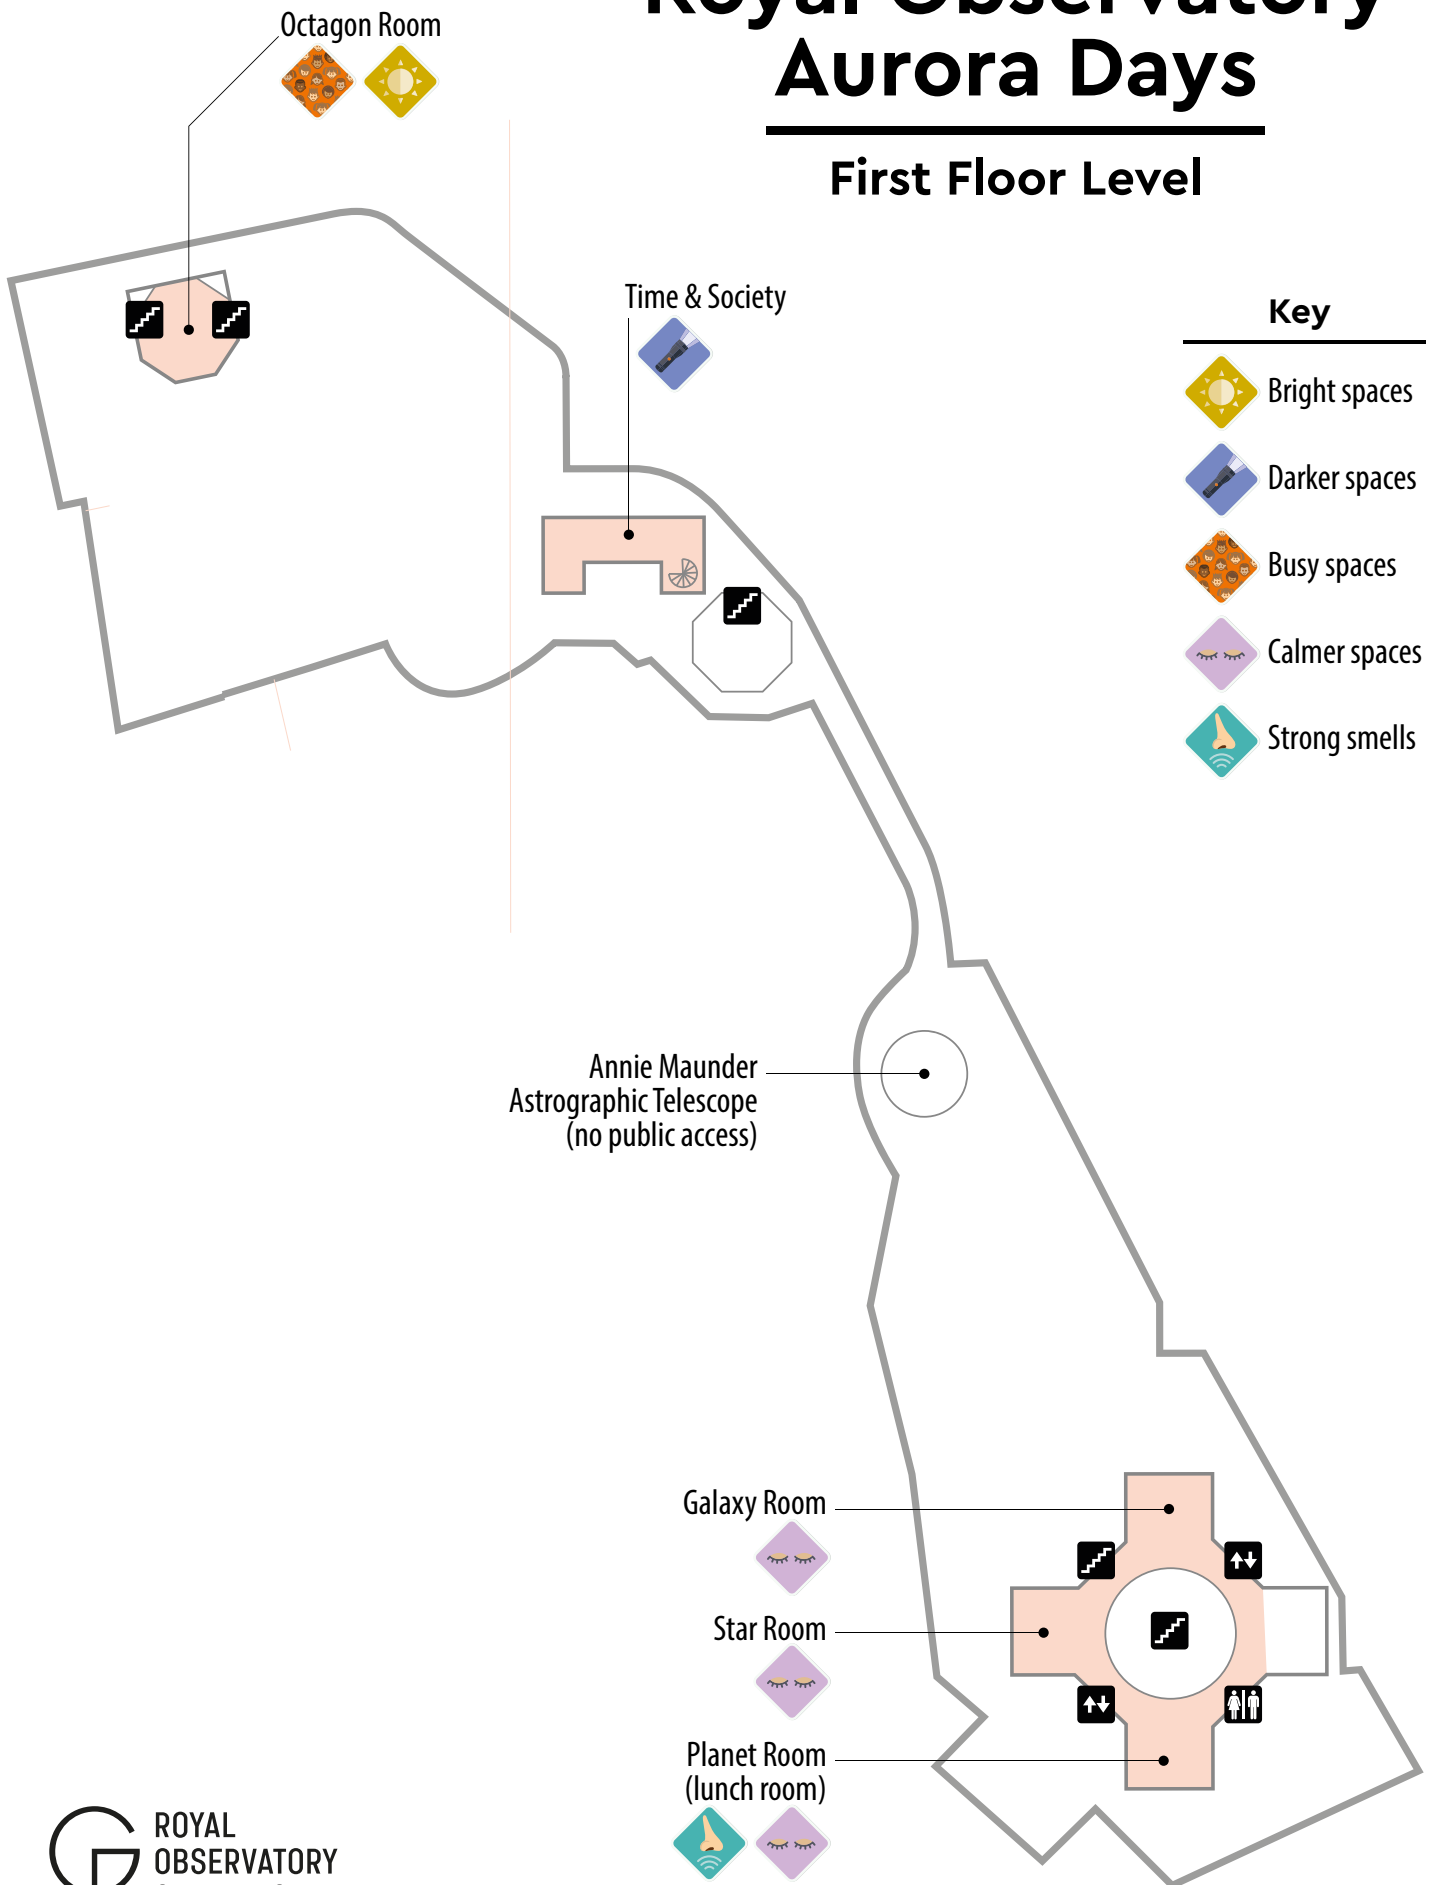

Royal Observatory Aurora Days

Top Floor Level

Royal Observatory Aurora Days

First Floor Level

Royal Observatory Aurora Days

Ground Floor Level

Royal Observatory Aurora Days

Basement Floor Level