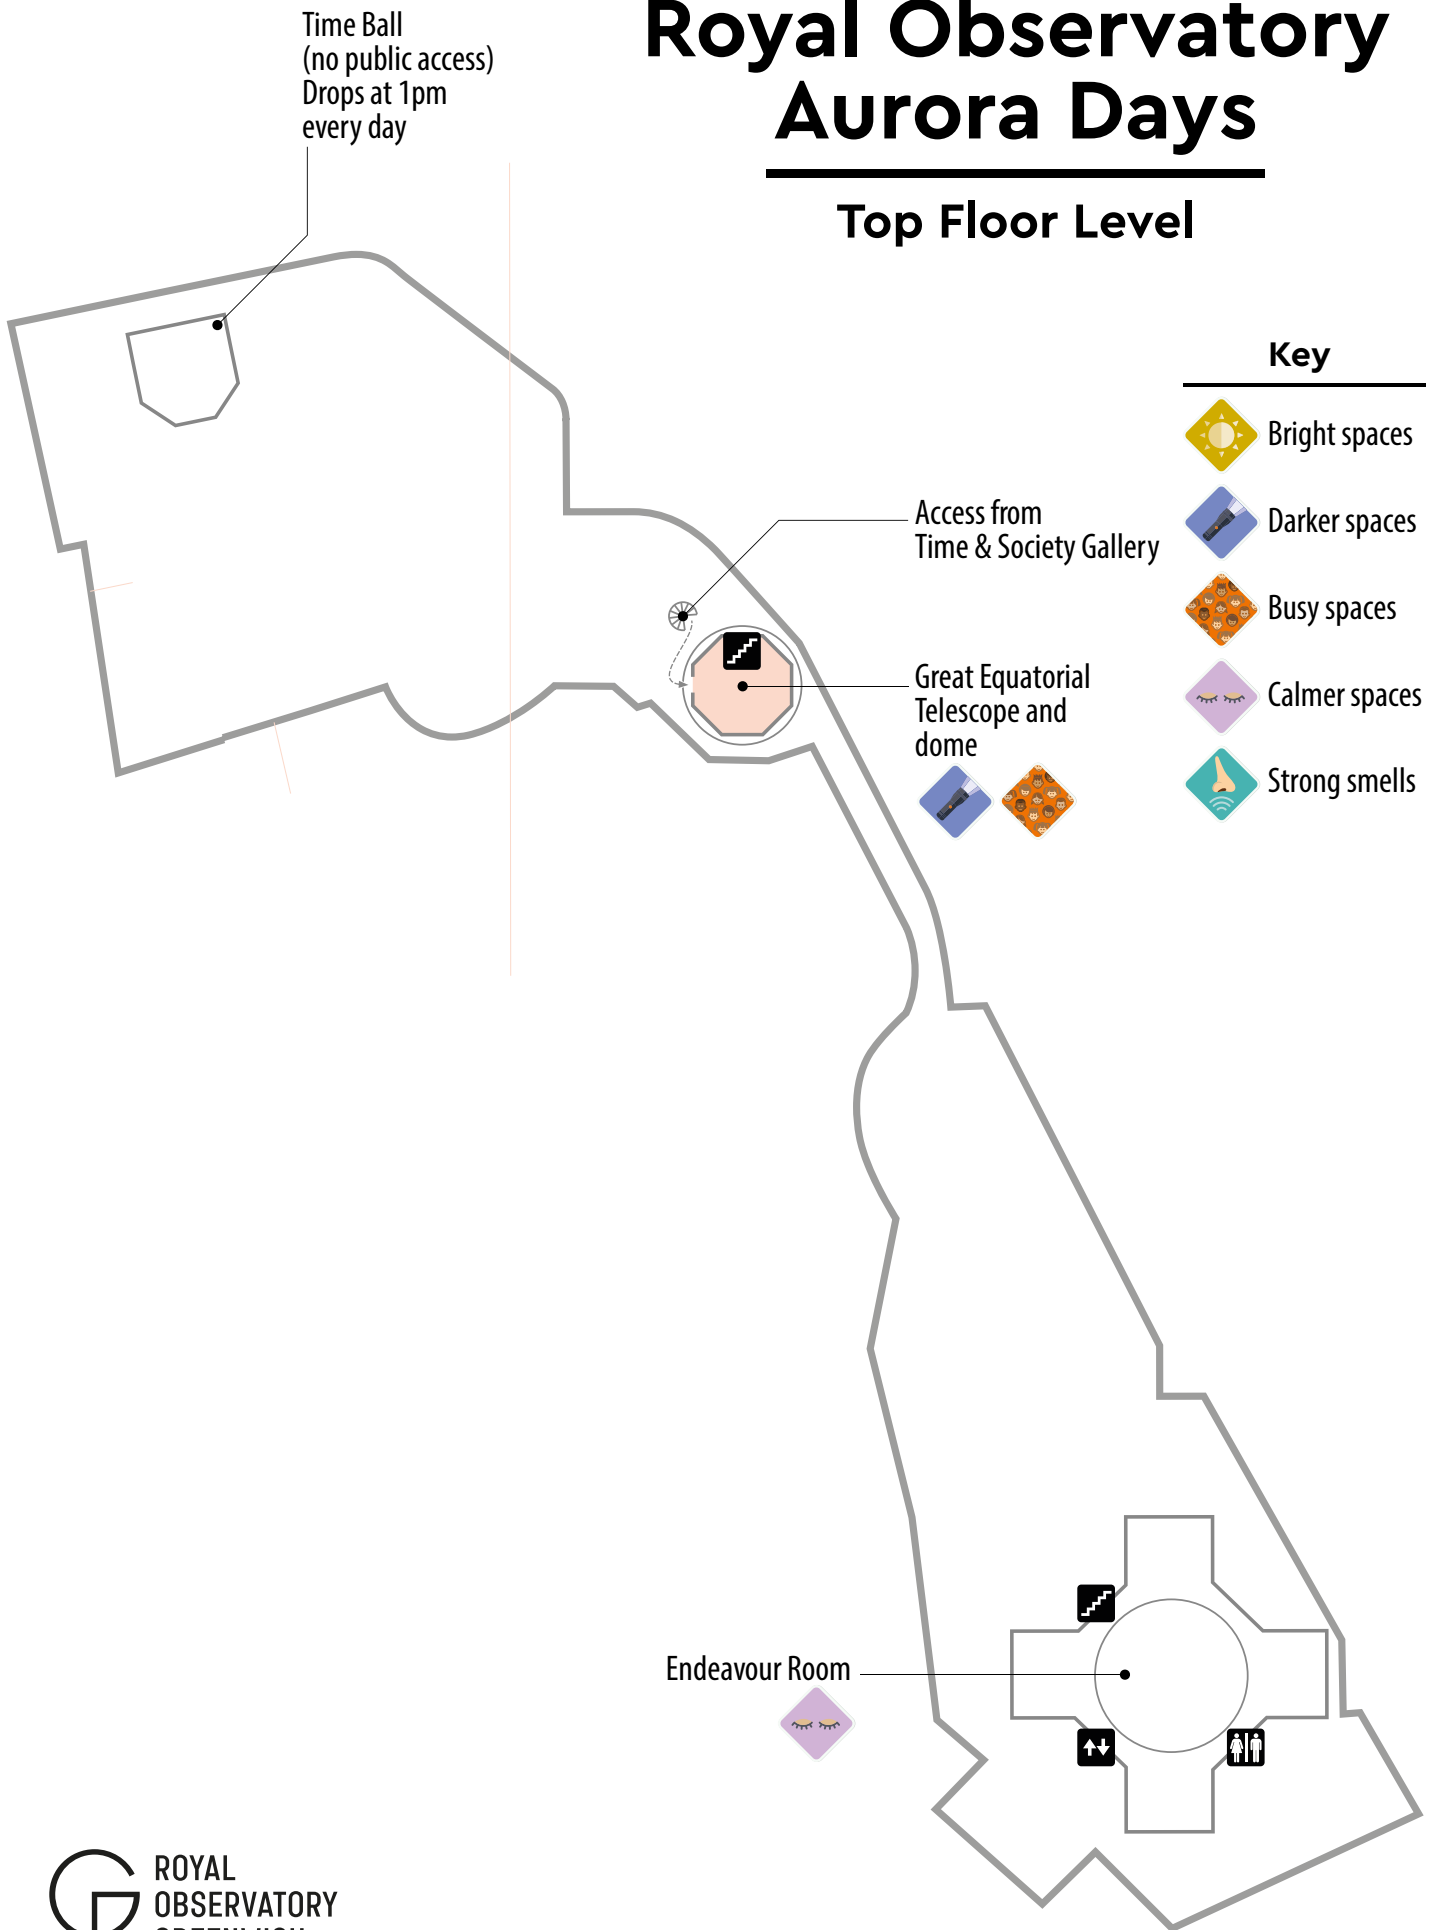

Royal Observatory Aurora Days

Top Floor Level

Royal Observatory Aurora Days

First Floor Level

Royal Observatory Aurora Days

Ground Floor Level

Royal Observatory Aurora Days

Basement Floor Level